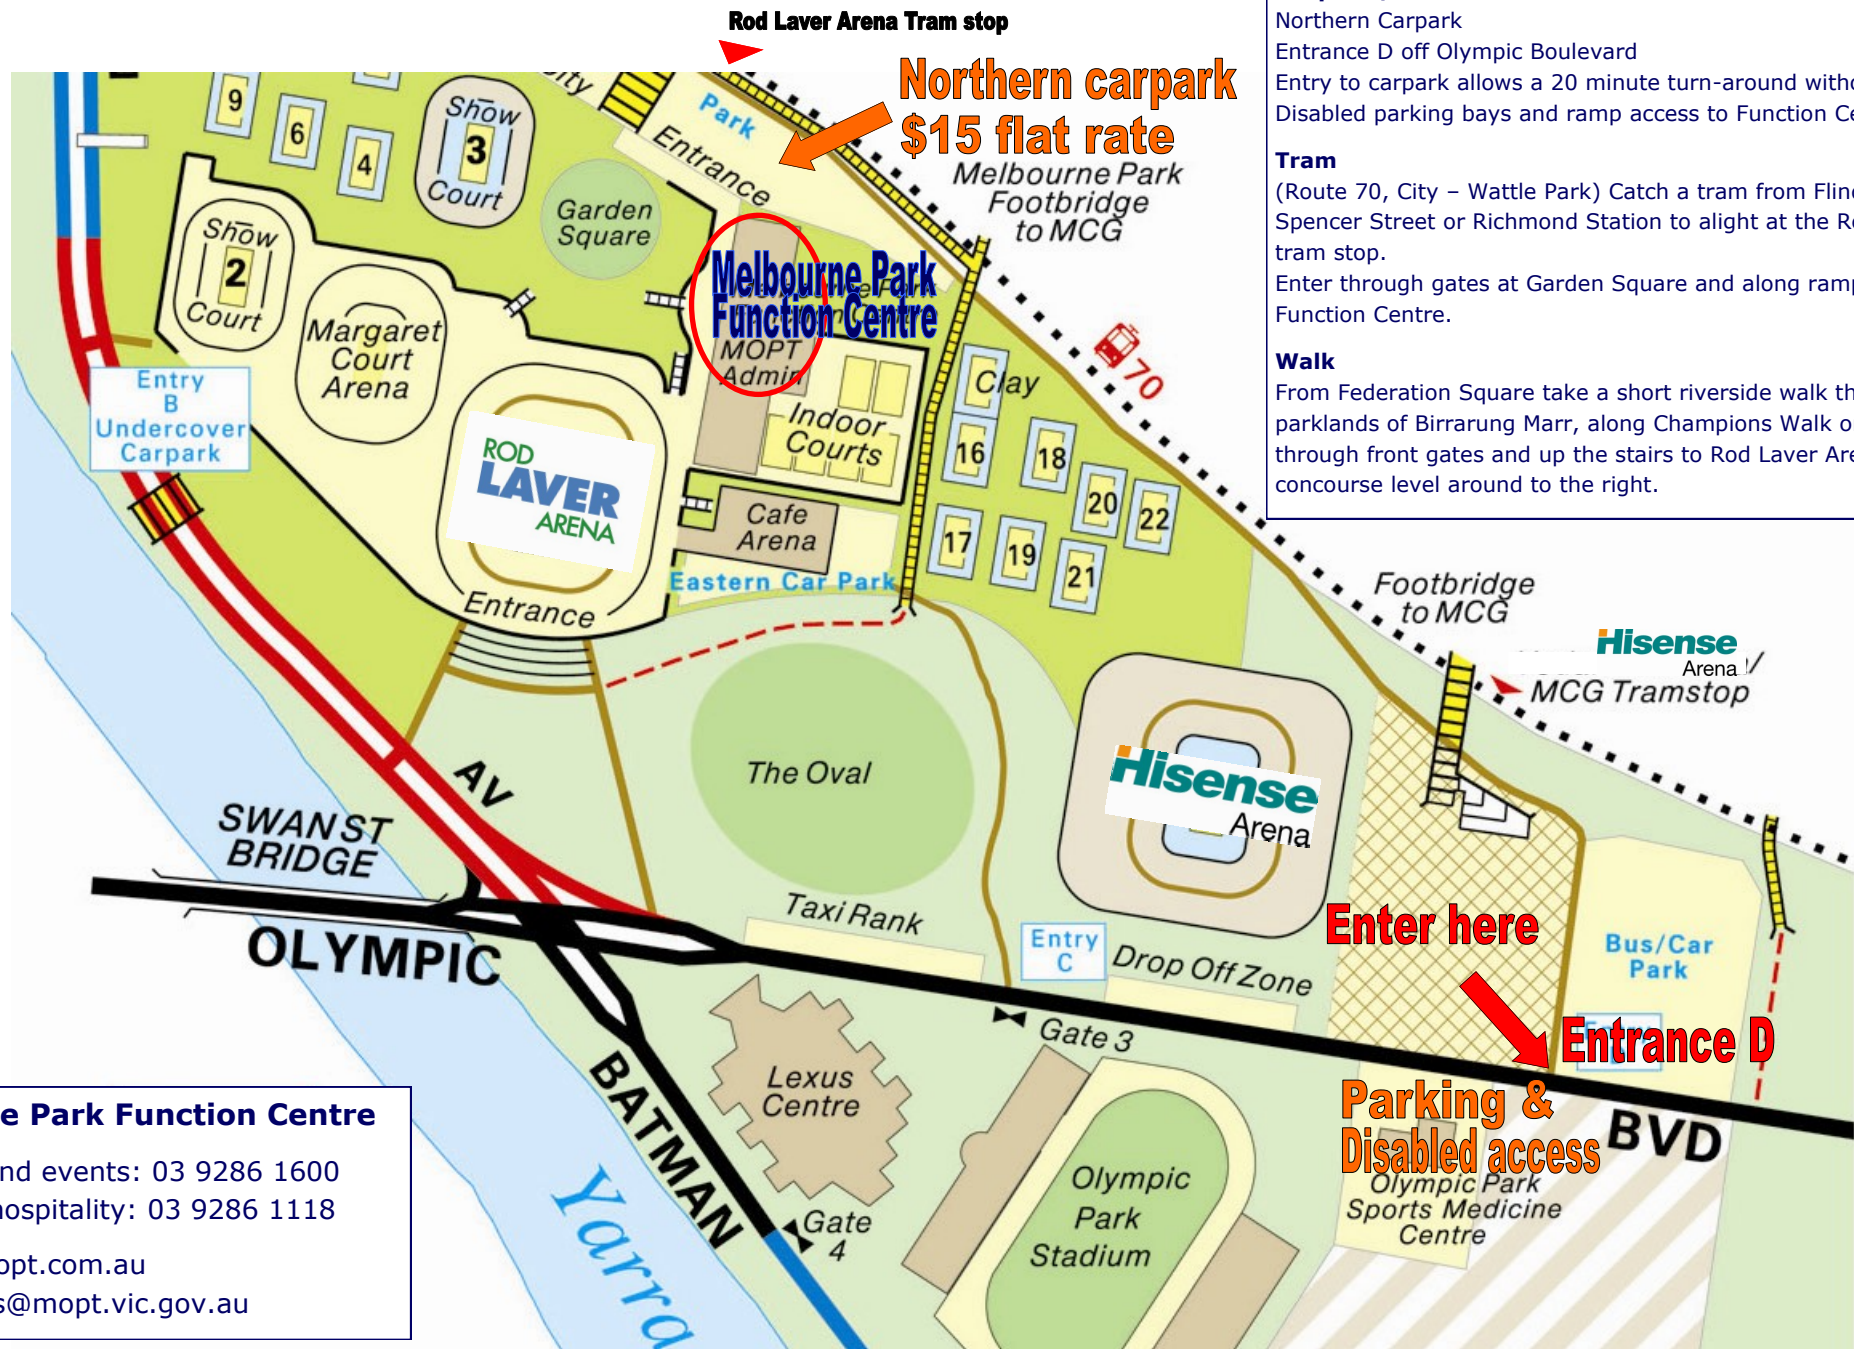

MELBOURNE PARK FUNCTION CENTRE

Drop off / Disabled access

Northern Carpark
Entrance D off Olympic Boulevard
Entry to carpark allows a 20 minute turn-around without charge
Disabled parking bays and ramp access to Function Centre

Tram

(Route 70, City – Wattle Park) Catch a tram from Flinders Street, Spencer Street or Richmond Station to alight at the Rod Laver Arena tram stop.
Enter through gates at Garden Square and along ramp to left to Function Centre.

Walk

From Federation Square take a short riverside walk through the parklands of Birrarung Marr, along Champions Walk or alternatively through front gates and up the stairs to Rod Laver Arena. Follow concourse level around to the right.